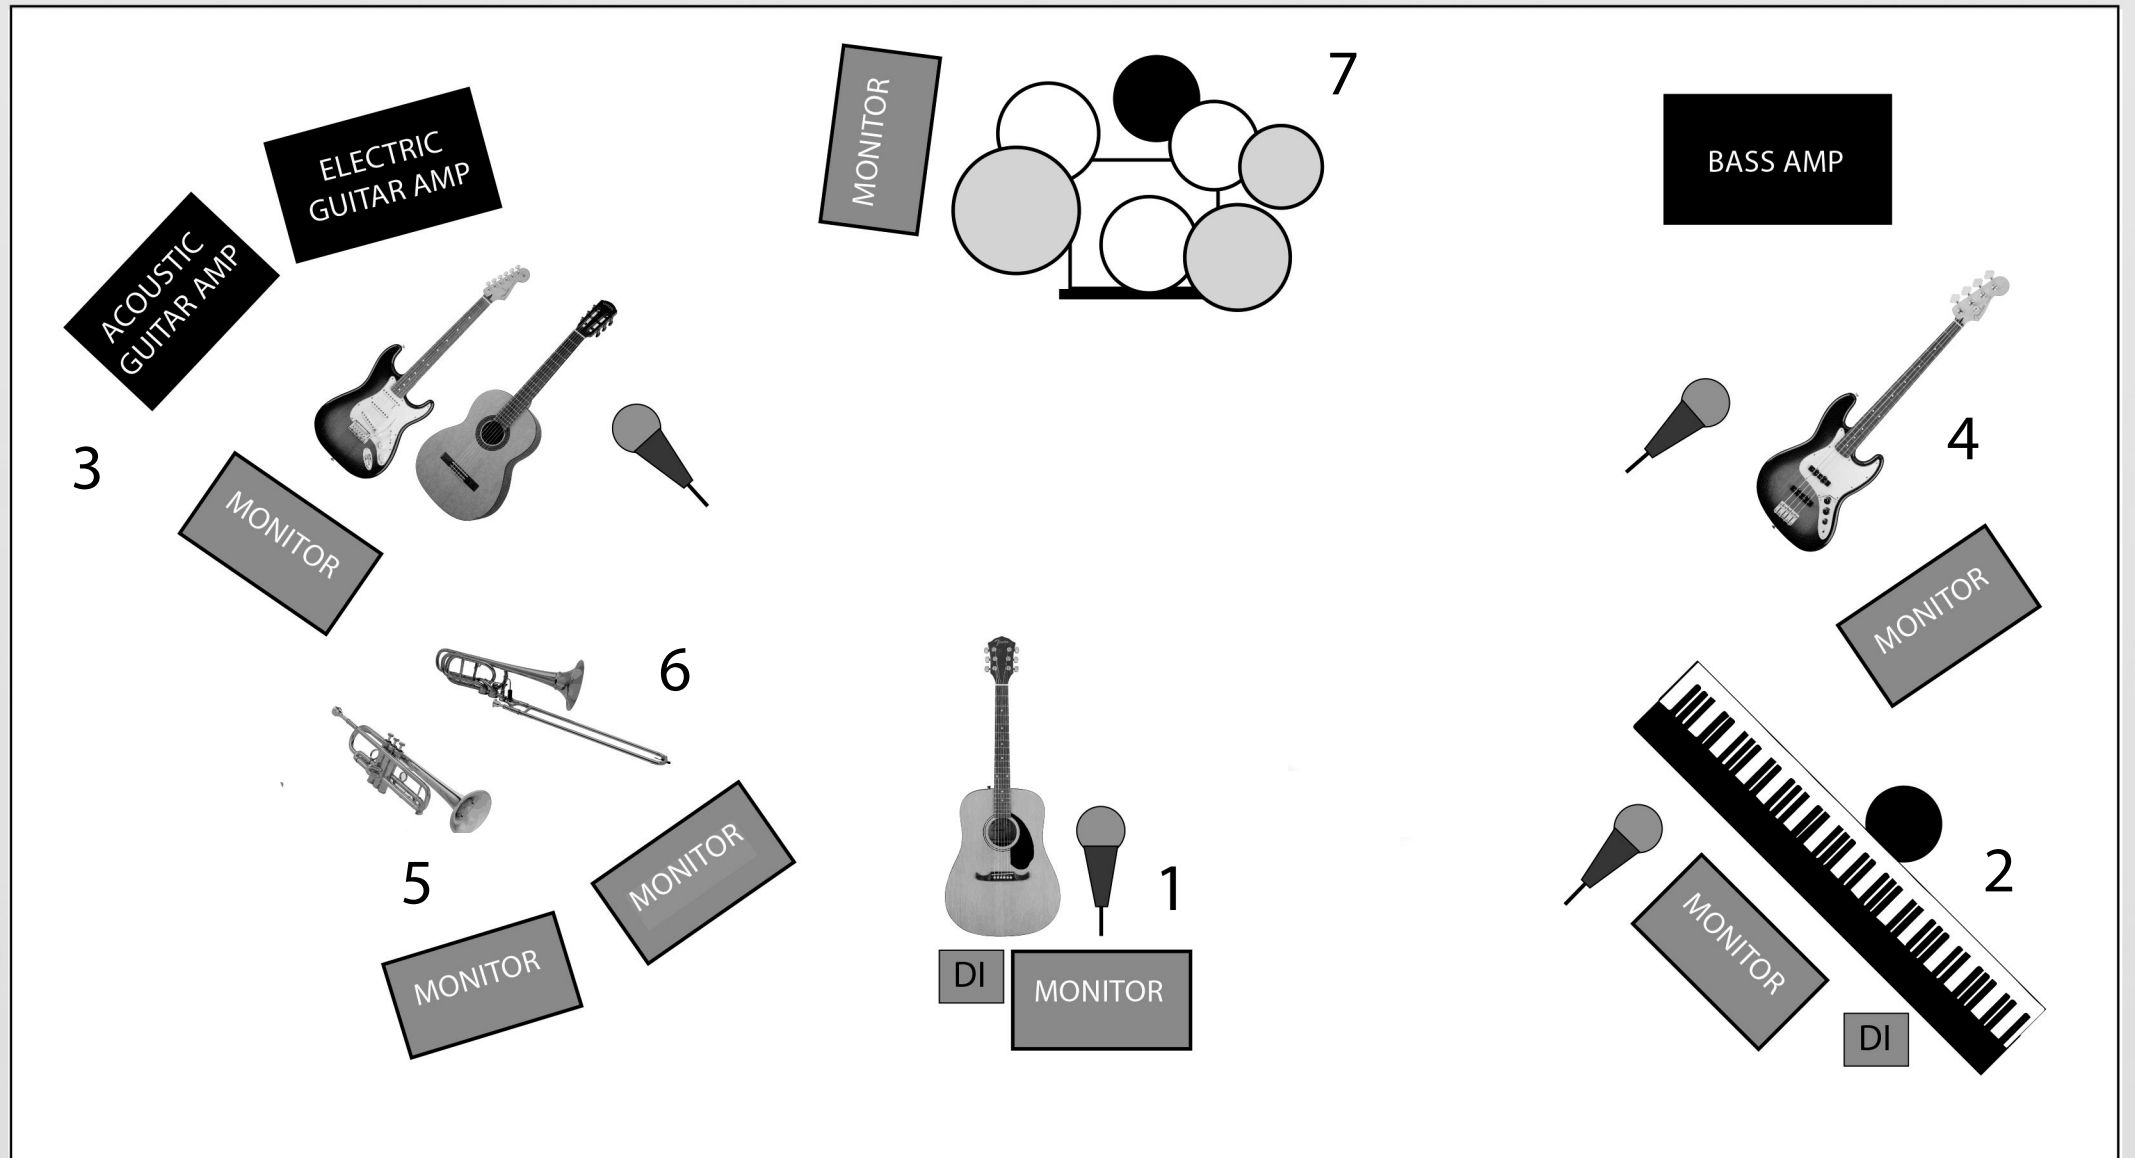

# FROLLEIN SMILLA

	INSTRUMENT	SETUP	MONITOR MIX
1	Lead Vocal Acoustic Guitar	1x Shure Beta58 or similar 1x DI	- Lead Vocal - Backing Vocal - Both Ac. Guitars - Keys
2	Piano Backing Vocal	Stereo DI Shure Beta58 or similar	- Keys - Vocal at Keys - Guitars
3	Electric Guitar Acoustic Guitar Backing Vocal	1x Shure SM57 or similar 1x DI 1x Shure Beta58 or similar	- Vocal at Guitar - Bass - Keys
4	Bass Backing Vocal	1x Shure Beta58 or similar	- Guitars - Vocal at Bass
5	Trumpet	1x Sennheiser MD421 or similar	- Trumpet - Trombones - Bass
6	Trombone	1x Sennheiser MD421 or similar	- Trombone - Trumpet - Bass
7	Drums	1x Shure SM57 or similar (Snare) 1x Shure Beta52 or similar (Bass Drum) 2x Sennheiser MD421 (Toms) 2x AKG C430 or similar (Overhead)	- Guitars - Keys - Lead Vocal - Bass - Brass