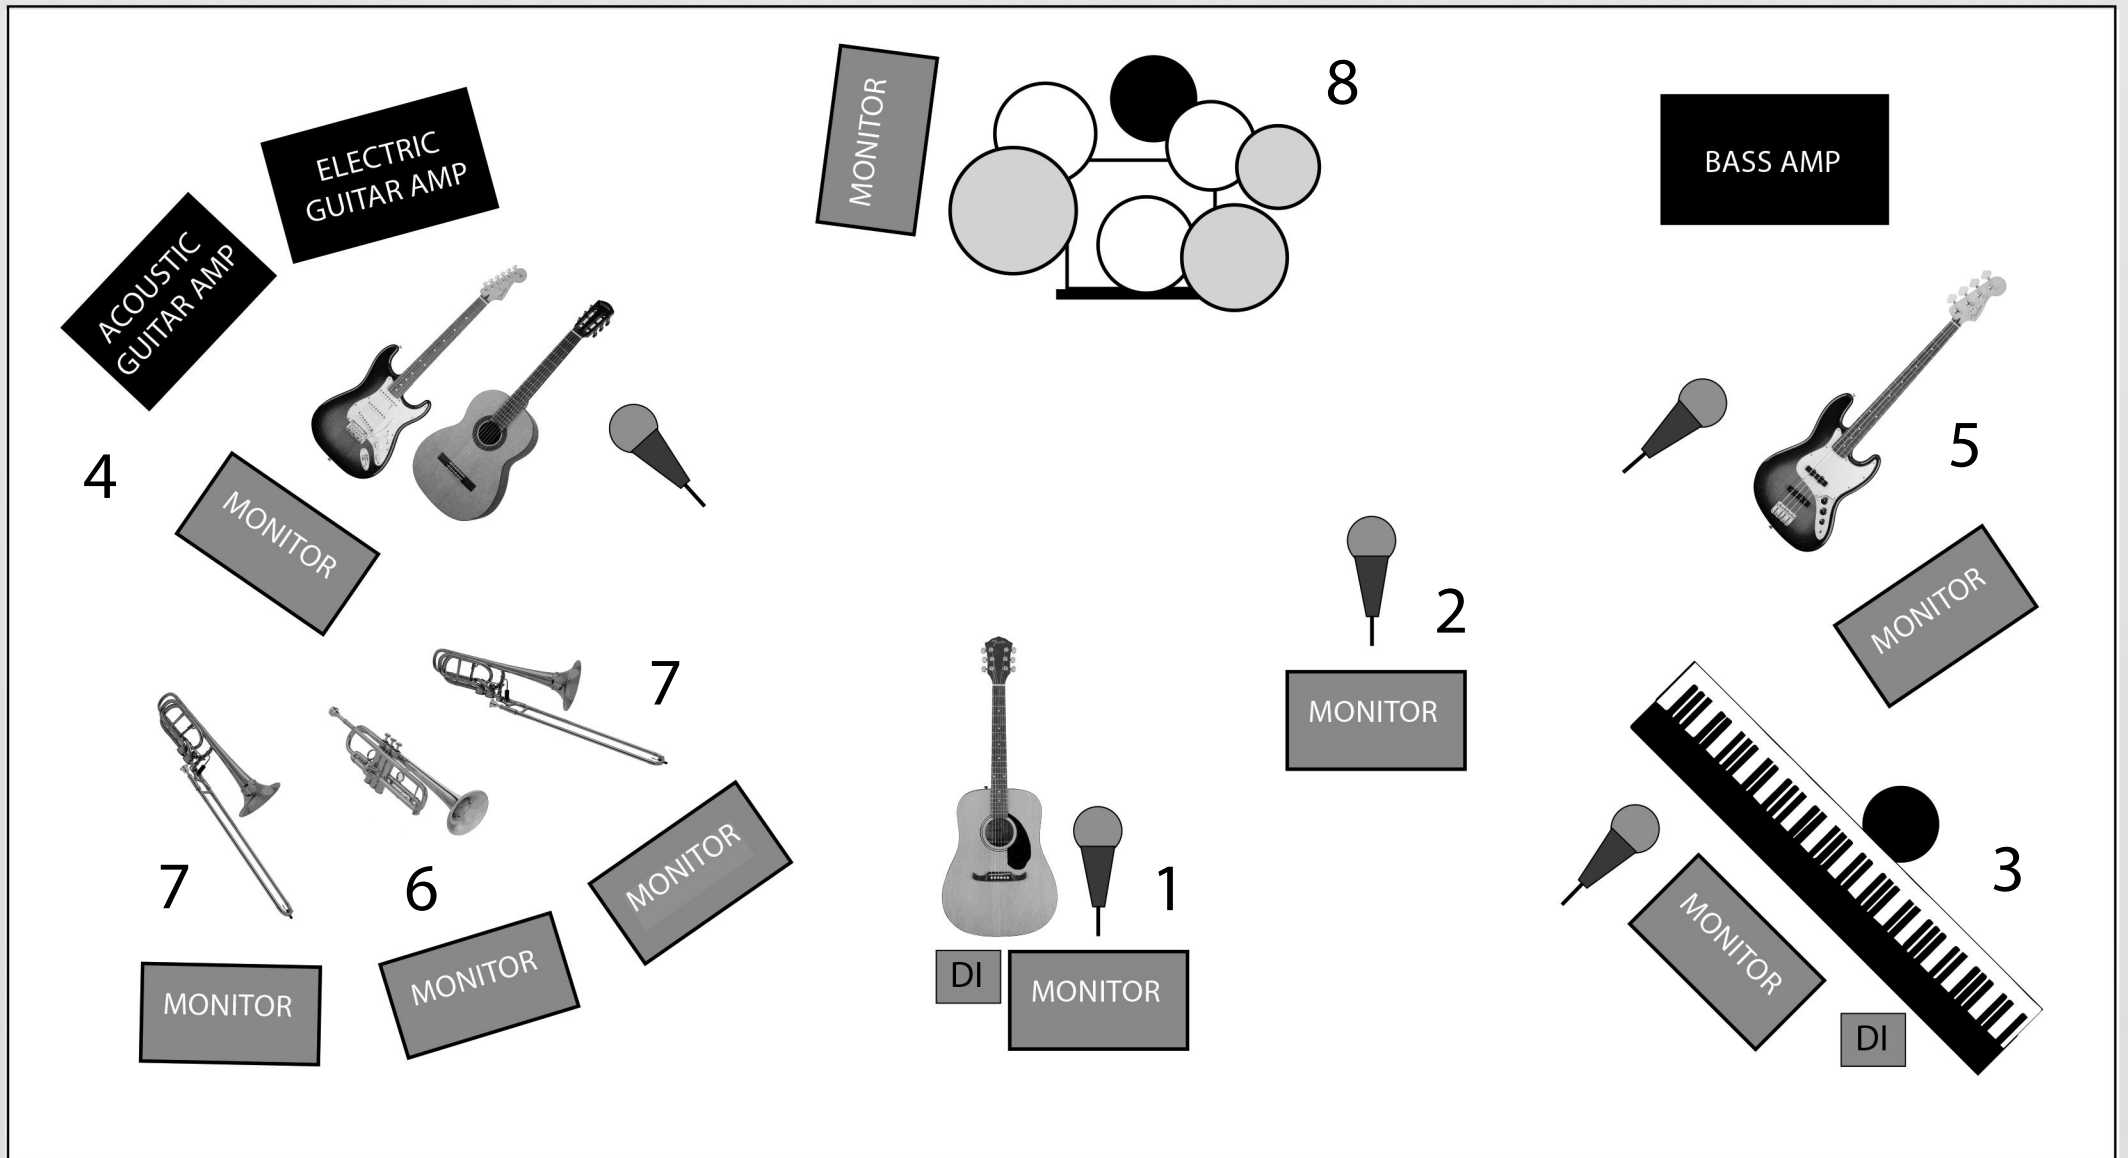

FROLLEIN SMILLA

	INSTRUMENT	SETUP	MONITOR MIX
1	Lead Vocal Acoustic Guitar	1x Shure Beta58 or similar 1x DI	- Lead Vocal - Backing Vocal - Both Ac. Guitars - Keys
2	Backing Vocal	1x Shure Beta58 or similar	- Backing Vocal - All other Vocals
3	Piano Backing Vocal	Stereo DI Shure Beta58 or similar	- Keys - Vocal at Keys - Guitars
4	Electric Guitar Acoustic Guitar Backing Vocal	1x Shure SM57 or similar 1x DI 1x Shure Beta58 or similar	- Vocal at Guitar - Bass - Keys
5	Bass Backing Vocal	1x Shure Beta58 or similar	- Guitars - Vocal at Bass
6	Trumpet	1x Sennheiser MD421 or similar	- Trumpet - Trombones - Bass
7	Trombones (same Setup)	1x Sennheiser MD421 or similar	- Trombone - Trumpet - Bass
8	Drums	1x Shure SM57 or similar (Snare) 1x Shure Beta52 or similar (Bass Drum) 2x Sennheiser MD421 (Toms) 2x AKG C430 or similar (Overhead)	- Guitars - Keys - Lead Vocal - Backing Vocal - Brass